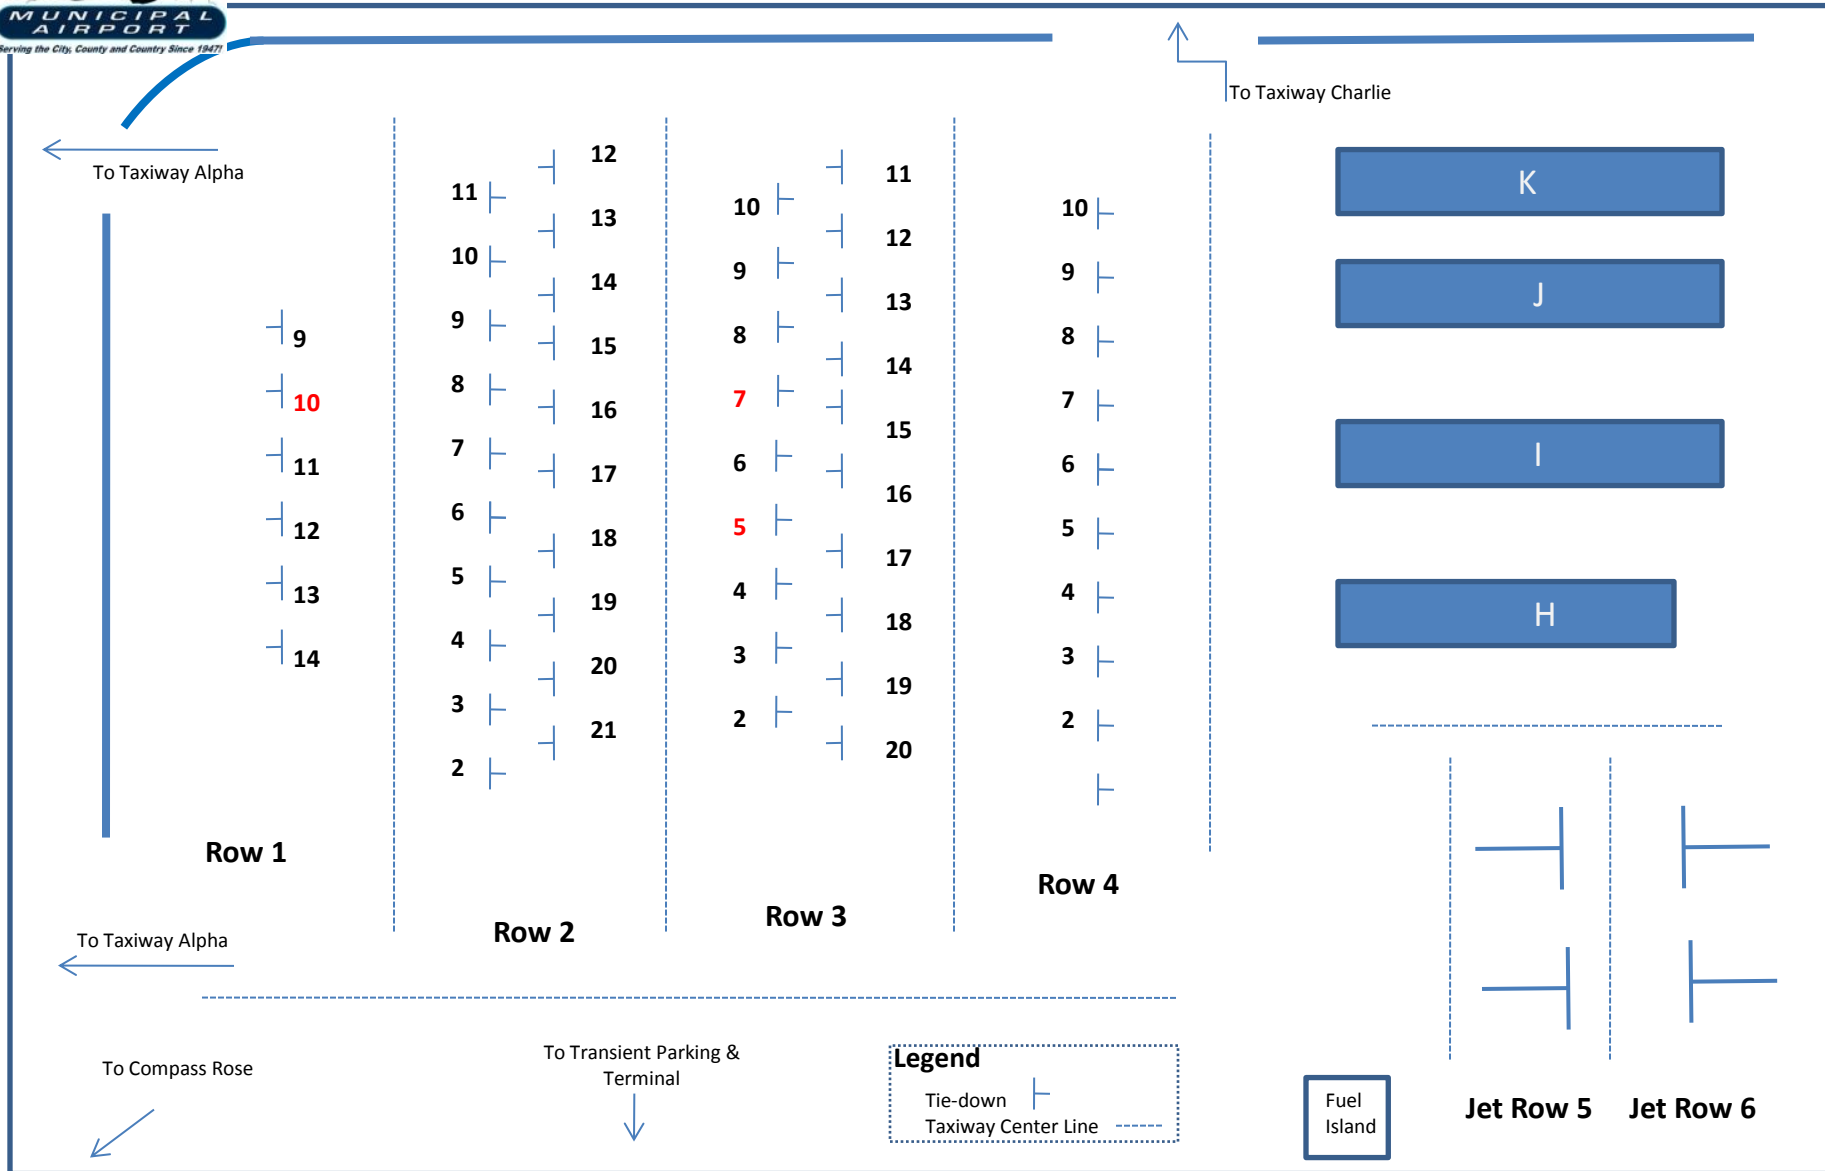

Tie Down Spaces Map

Vacant tie-downs represented by bold "Red" numbers...as of November 1, 2019.