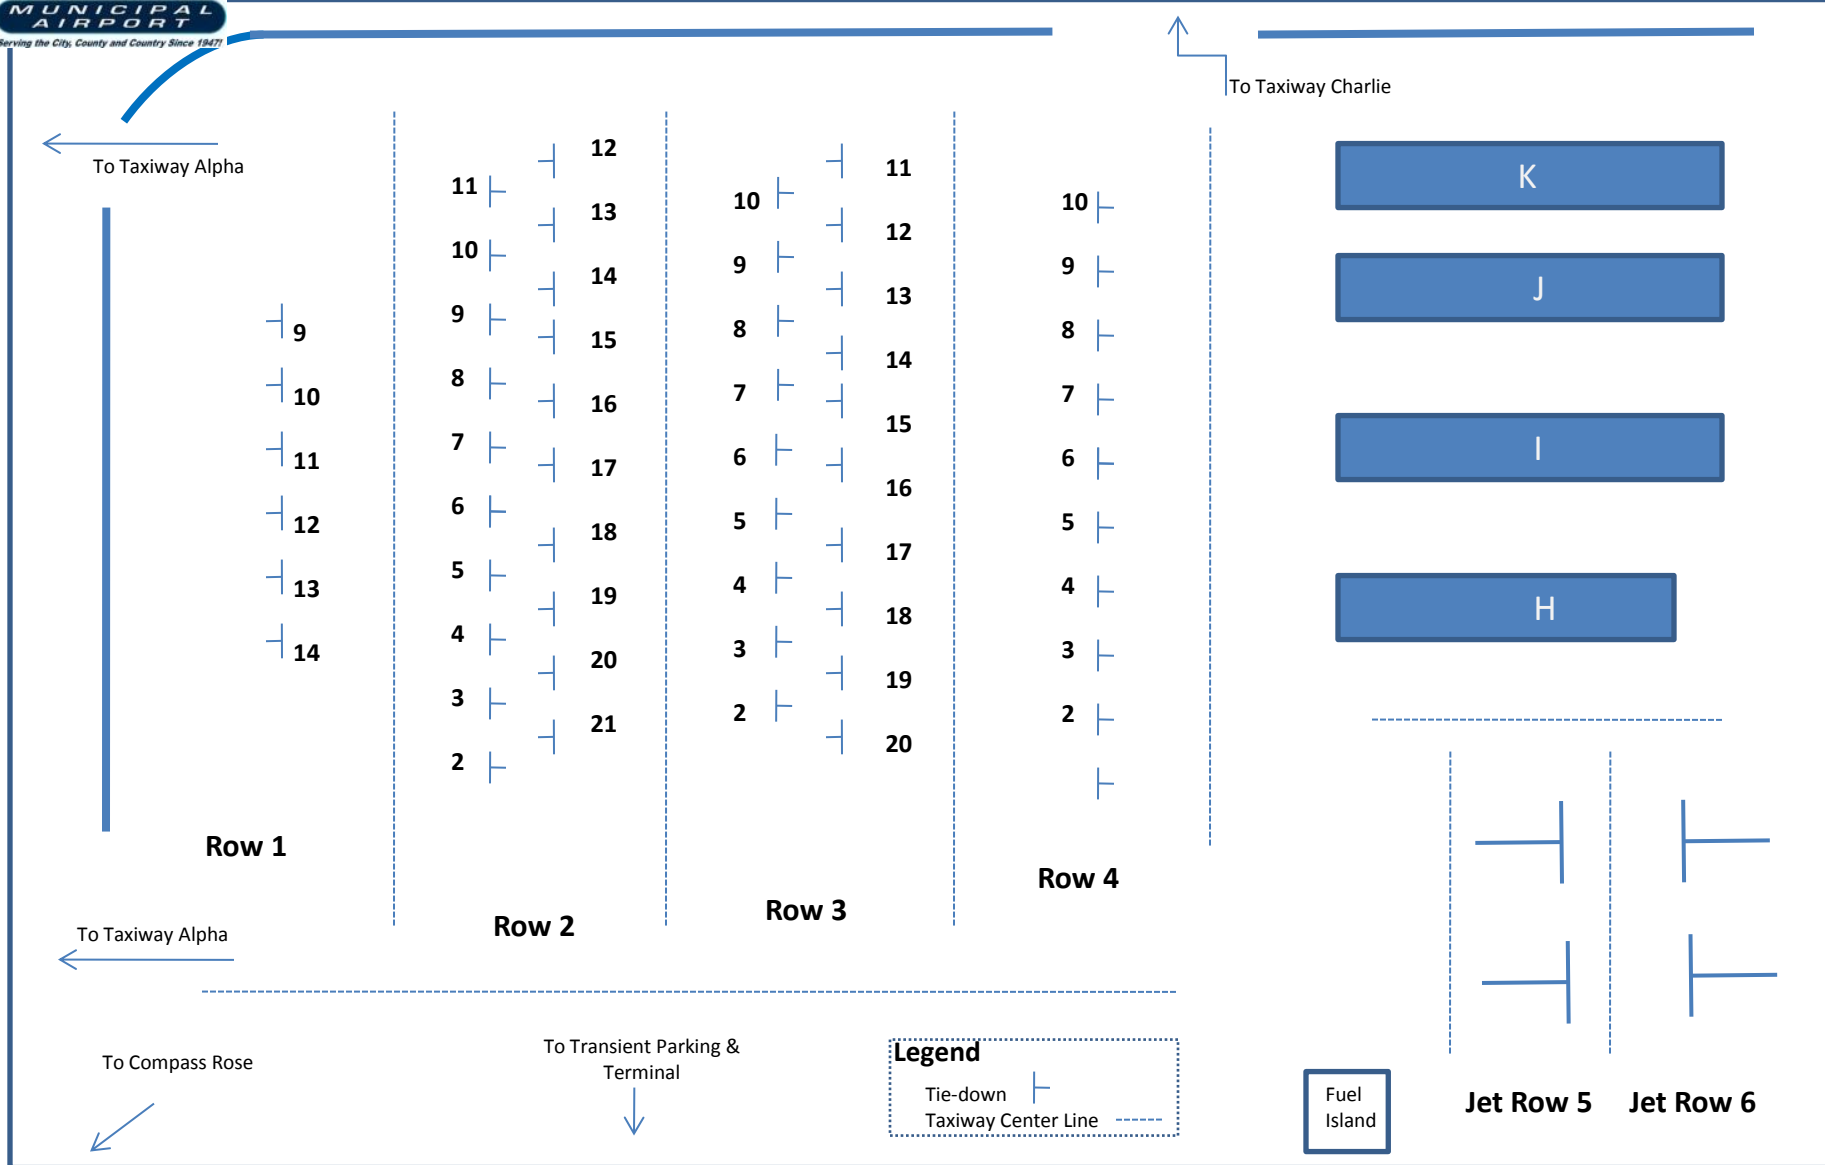

Tie Down Spaces Map

Vacant tie-downs represented by bold "Red" numbers...as of June 1, 2020.