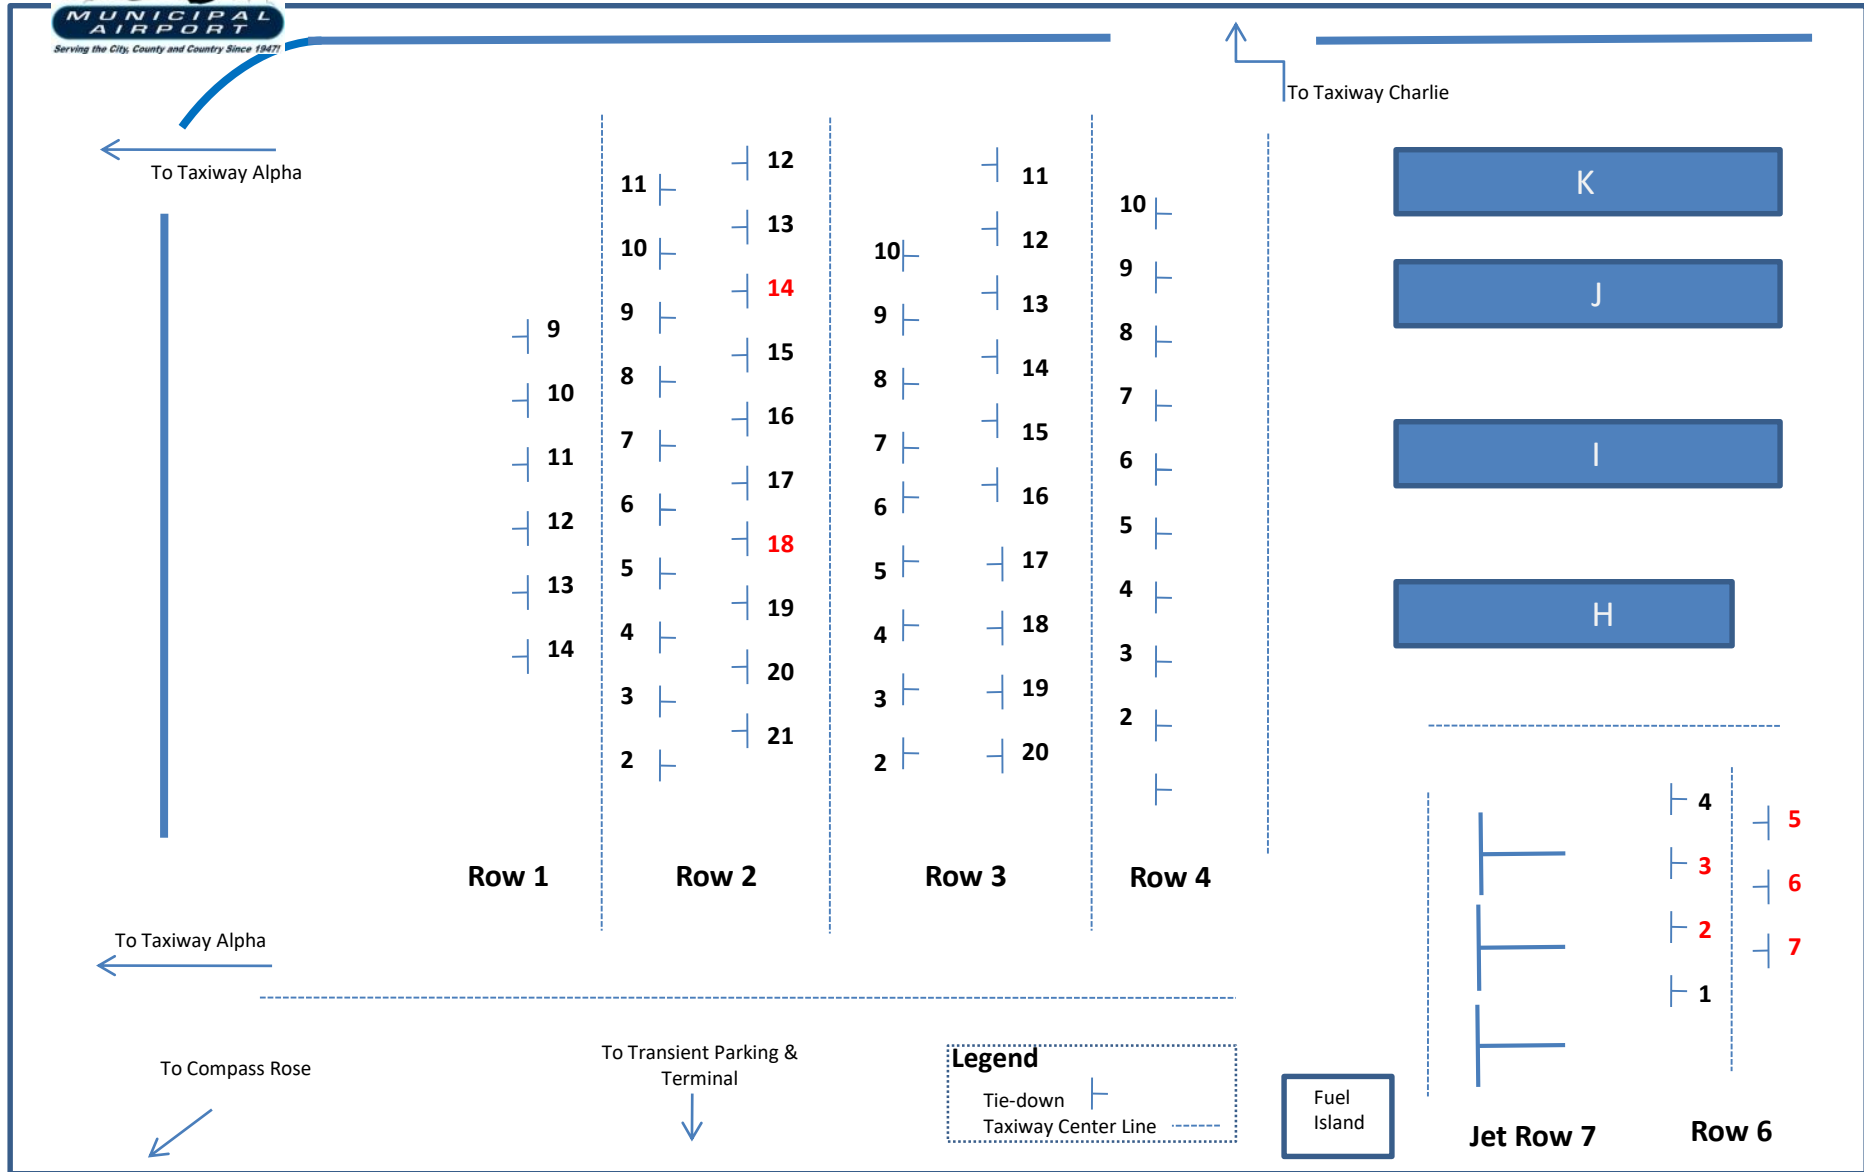

Tie Down Spaces Map

Vacant tie-downs represented by bold "Red" numbers...as of December 1, 2020.